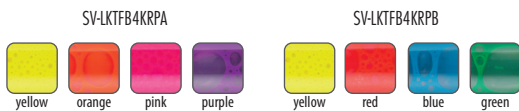

Code	Description	Pack Barcode	Colours	Inner Qty.	Inner Box Barcode	Inner Box Dim.	Outer Qty.
SV-LKTFB4KRPA	Liquid Highlighter 4pcs. pack	8680869417274	Mix	36	8680869417298	27x23x16	144
SV-LKTFB4KRPB	Liquid Highlighter 4pcs. pack	8680869417281	Mix	36	8680869417304	27x23x16	144

**LONG WRITING
LENGTH**