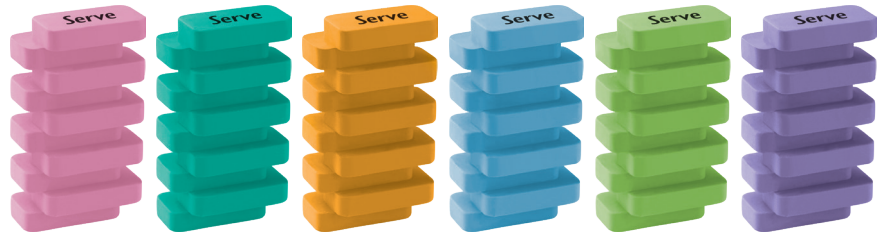

SERVE STEPS ERASER 6 PCS PACK

Code	Description	Pack Barcode	Colours	Inner Qty.	Inner Box Barcode	Inner Box Dim	Outer Qty.
SV-STEPSSG6P6S	Steps 6 pcs pack	8680869438330	Mix	12	8680869438347	16x22.5x6	72

SERVE STEPS ERASER 24 PCS PAPER BOX