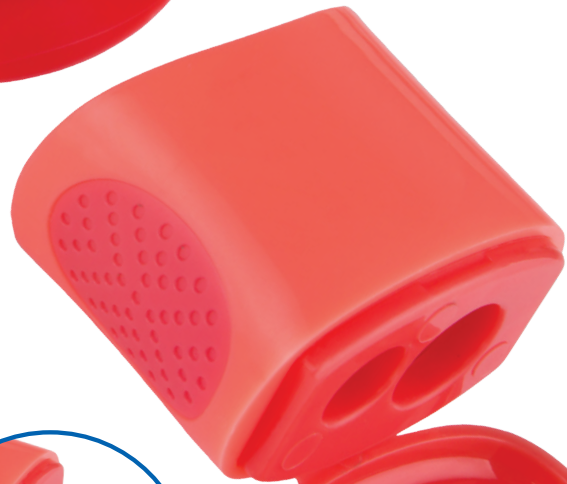

Serve®
BERRY
SHARPENER + ERASER

THE CAP KEEPS
ERASER CLEAN

SOFT
TOUCH

DOUBLE HOLE AND
WASTE TANK

PATENTED
DESIGN

Türkiye Patent No: 2015/05191

EU Design No: 002838672
and other countries