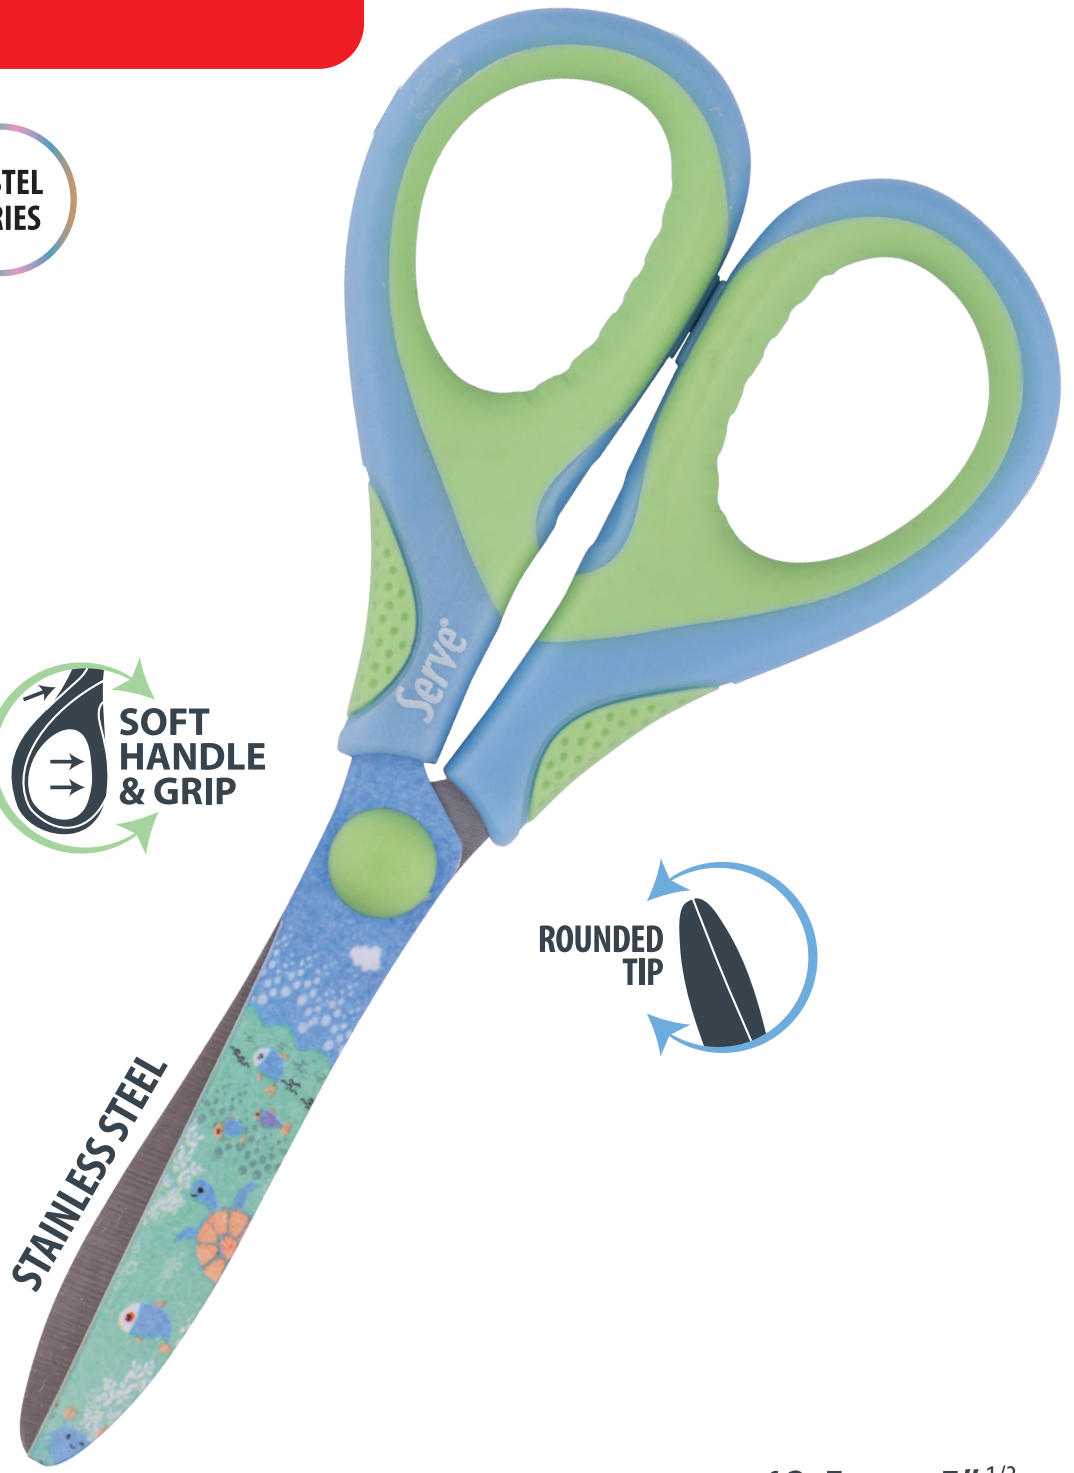

Display size
L14.5 x D15 x H13.5 cm

Serve®
BERRY
SCISSORS

PASTEL
SERIES

SOFT
HANDLE
& GRIP

ROUNDED
TIP

STAINLESS STEEL

13,5 cm / 5" ¹/₃

PATENTED
DESIGN