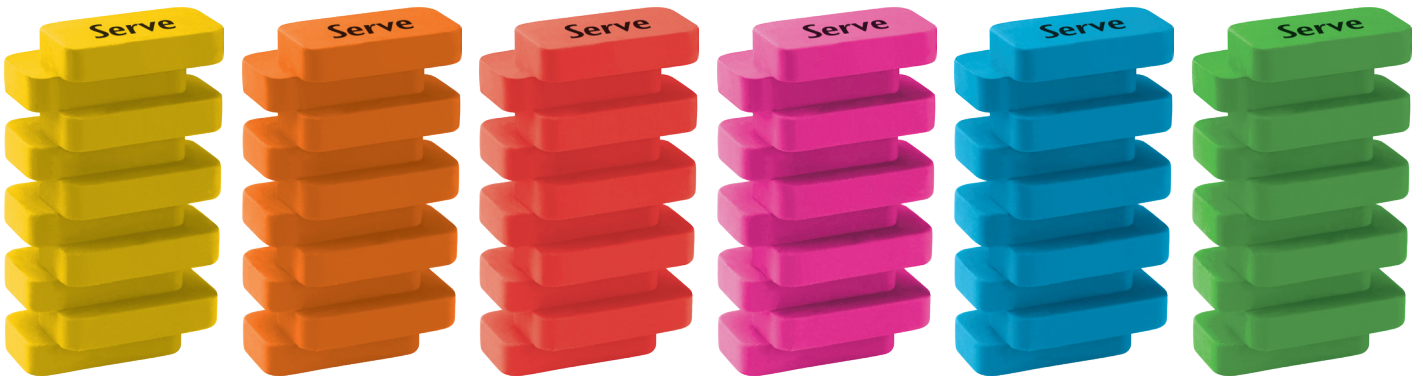

SERVE STEPS ERASER 6 PCS PACK

PET size
L15.5 x D1.8 x H5.2 cm

Code	Description	Pack Barcode	Colours	Inner Qty.	Inner Box Barcode	Inner Box Dim.	Outer Qty.
SVSTEPSSG6PFR	Steps 6 pcs pack	8680869438095	Mix	12	8680869438101	16x22.5x6	72

SERVE STEPS ERASER 24PCS PAPER BOX