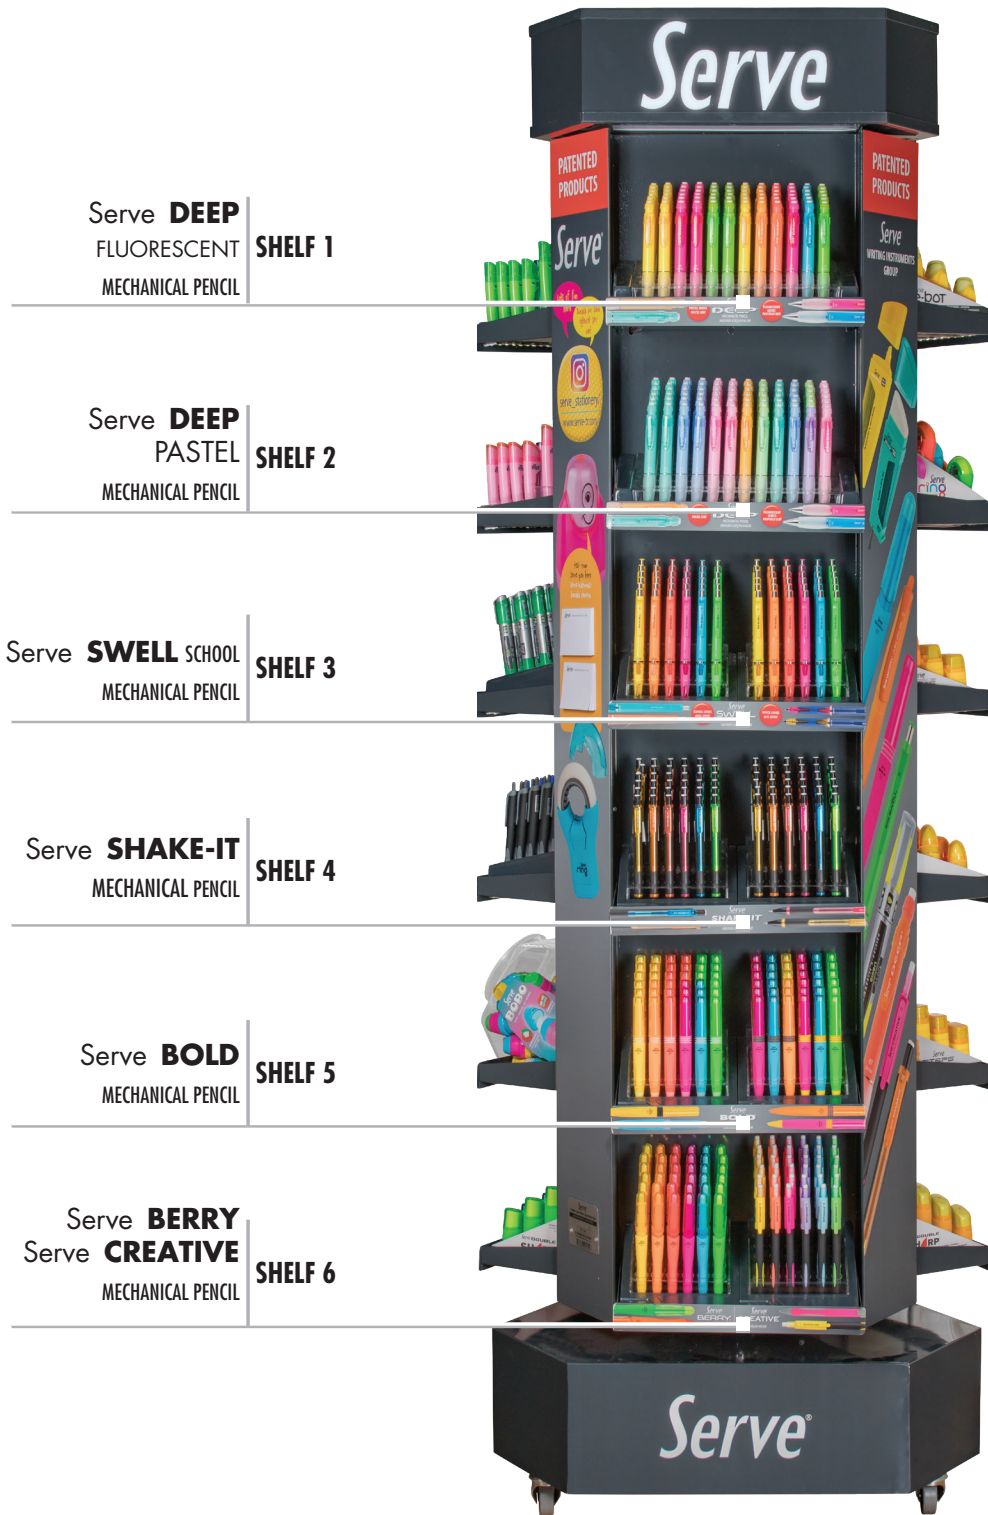

Serve TOWER

SIDE 2

Serve **DEEP**
FLUORESCENT
MECHANICAL PENCIL **SHELF 1**

Serve **DEEP**
PASTEL
MECHANICAL PENCIL **SHELF 2**

Serve **SWELL SCHOOL**
MECHANICAL PENCIL **SHELF 3**

Serve **SHAKE-IT**
MECHANICAL PENCIL **SHELF 4**

Serve **BOLD**
MECHANICAL PENCIL **SHELF 5**

Serve **BERRY**
Serve **CREATIVE**
MECHANICAL PENCIL **SHELF 6**