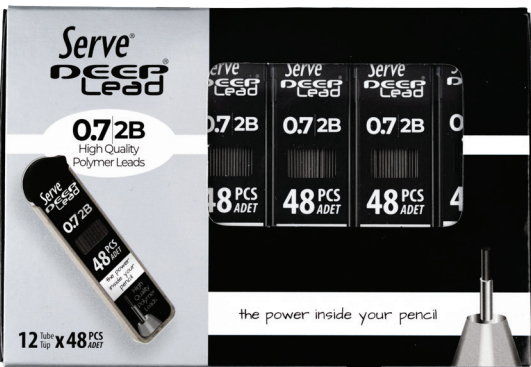

12

Code	Description	Box Barcode	Colours	Inner Qty.	Inner Box Barcode	Inner Box Dim.	Outer Qty.
SV-DEEPMIN072B-12KTMSYH	Serve Deep leads	8680869461949	Black	12	8680869461932	8.2x2.2x8.5	864