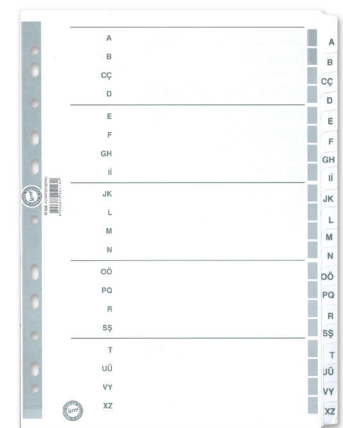

SV-5328
A4 / A-Z ALPHABETIC / TRANSPARENT