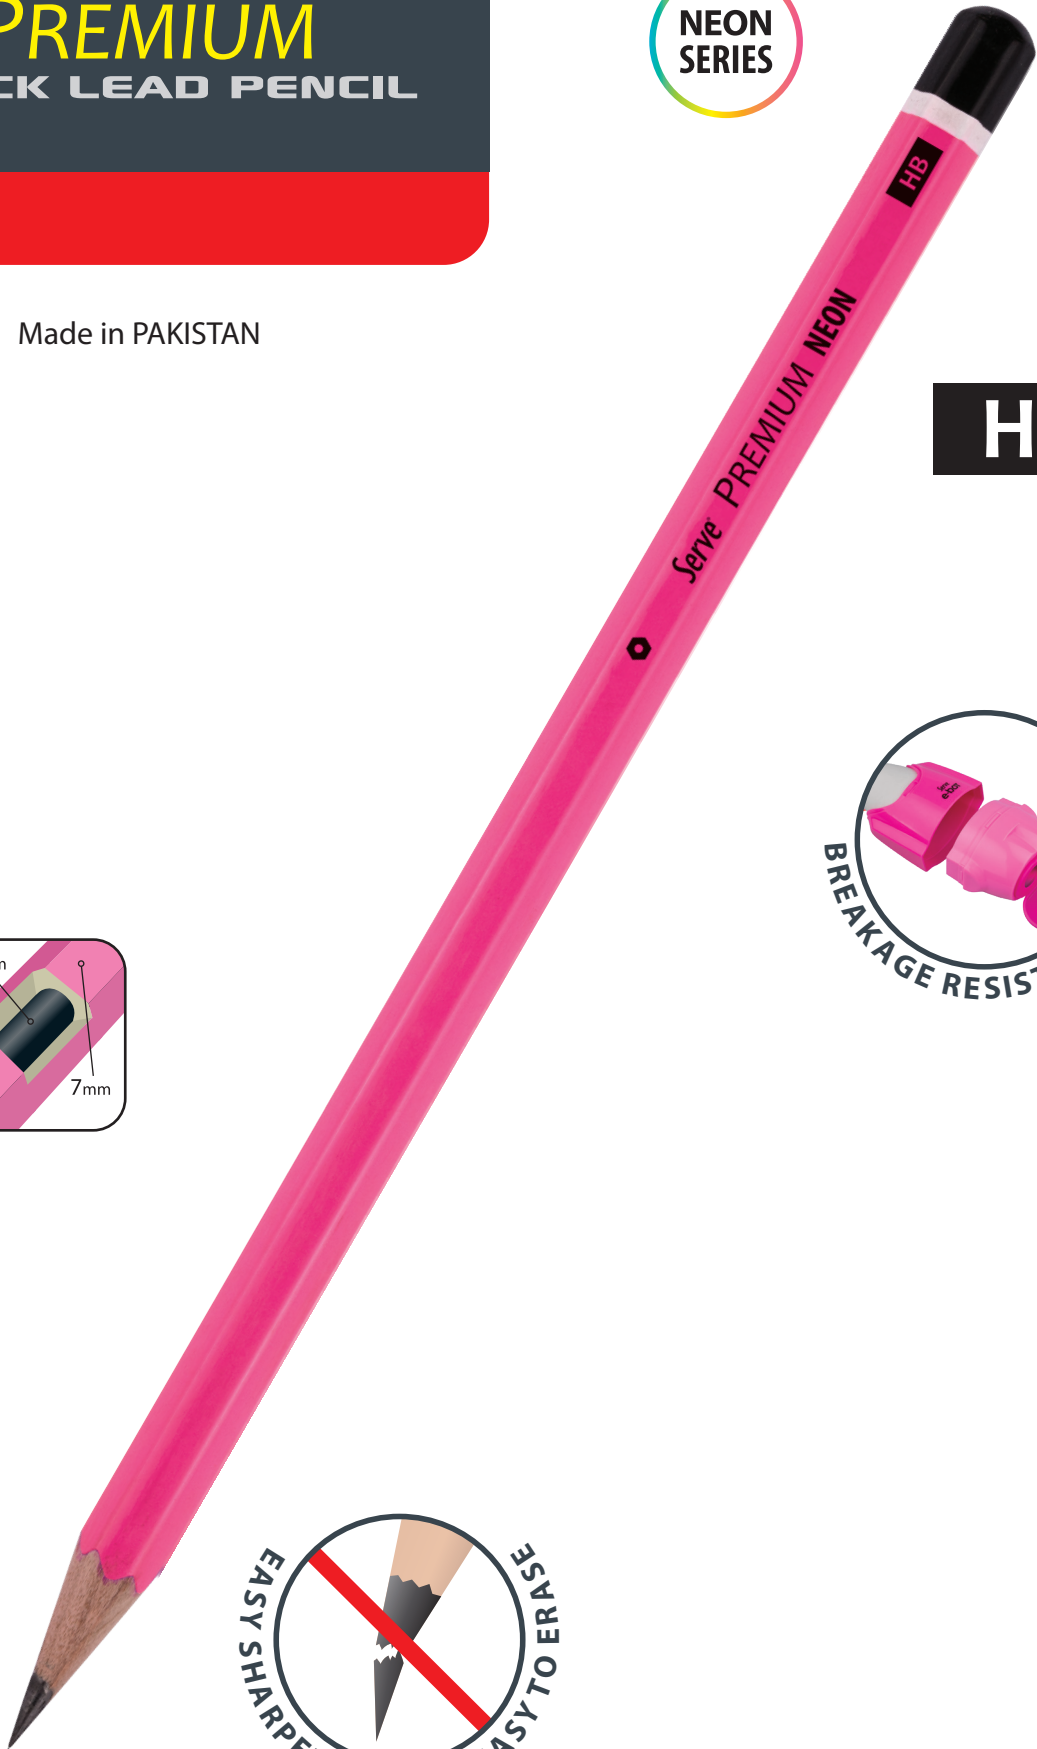

Serve®
PREMIUM
BLACK LEAD PENCIL

Made in PAKISTAN

HB