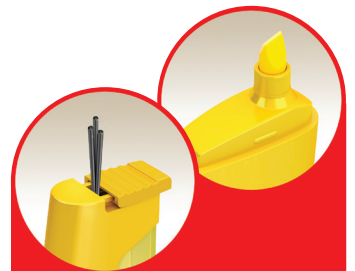

**PATENTED
DESIGN**

Türkiye Patent No: 2012/00782

EU Design No: 002347070

USA Design No: 29/482,838

P.R.C. Patent No: 201320806850.01
and other countries

HIGH QUALITY
GRAPHITE LEADS