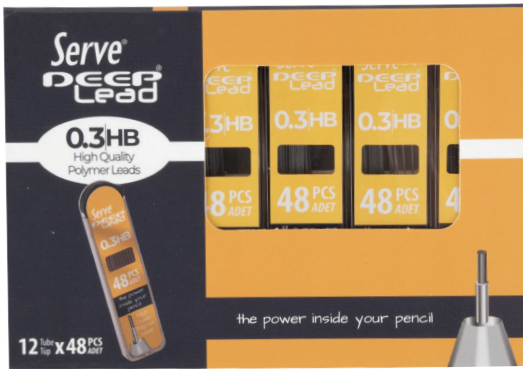

SERVE LEADS 12 PCS PAPER BOX

12

Code	Description	Box Barcode	Colours	Inner Qty.	Inner Box Barcode	Inner Box Dim.	Outer Qty.
SV-DEEPMIN03-12KT	Serve Deep leads	8680869462083	Mustard Yellow	12	8680869462090	8.2x2.2x8.5	864