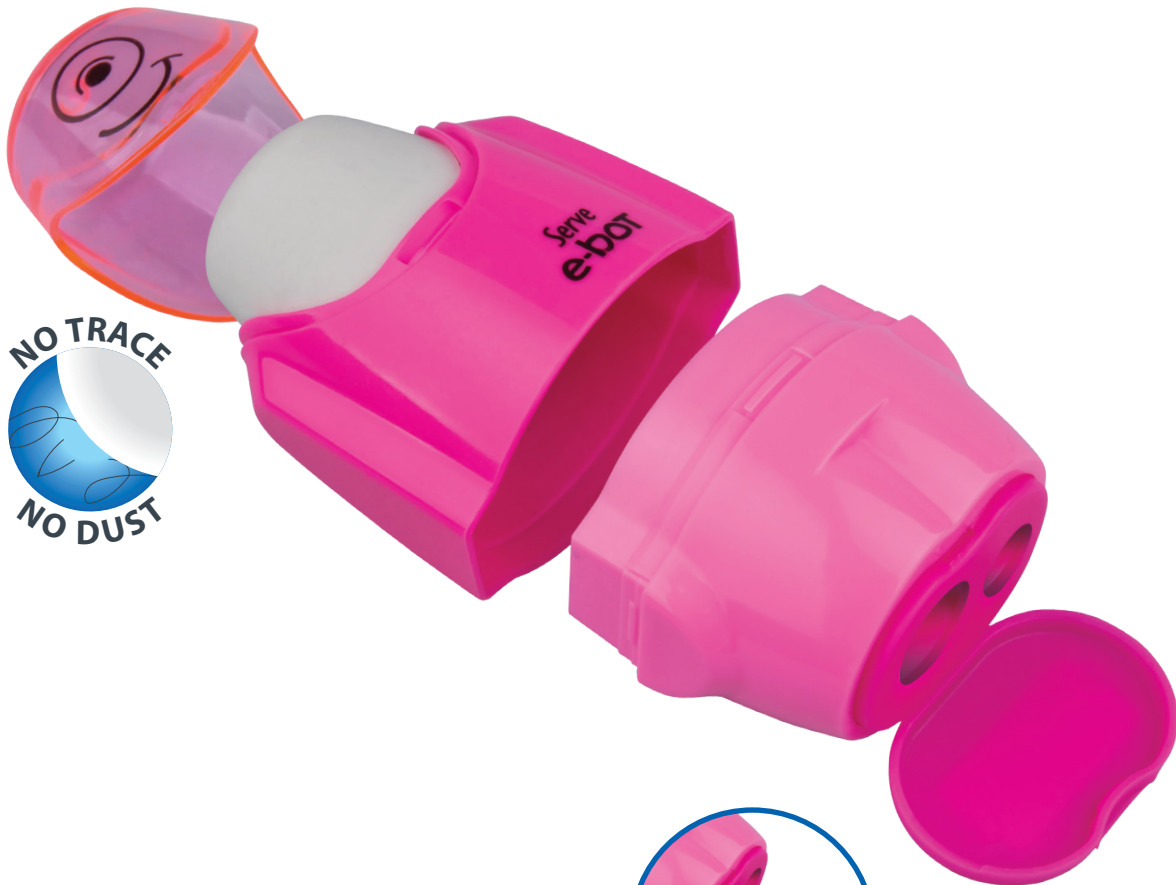

Serve e-bot®

SHARPENER + ERASER

SHOW YOUR MOOD

THE CAP KEEPS
ERASER CLEAN

NO TRACE
NO DUST

DOUBLE HOLE AND
WASTE TANK

**PATENTED
DESIGN**

Türkiye Patent No: 2013/07385