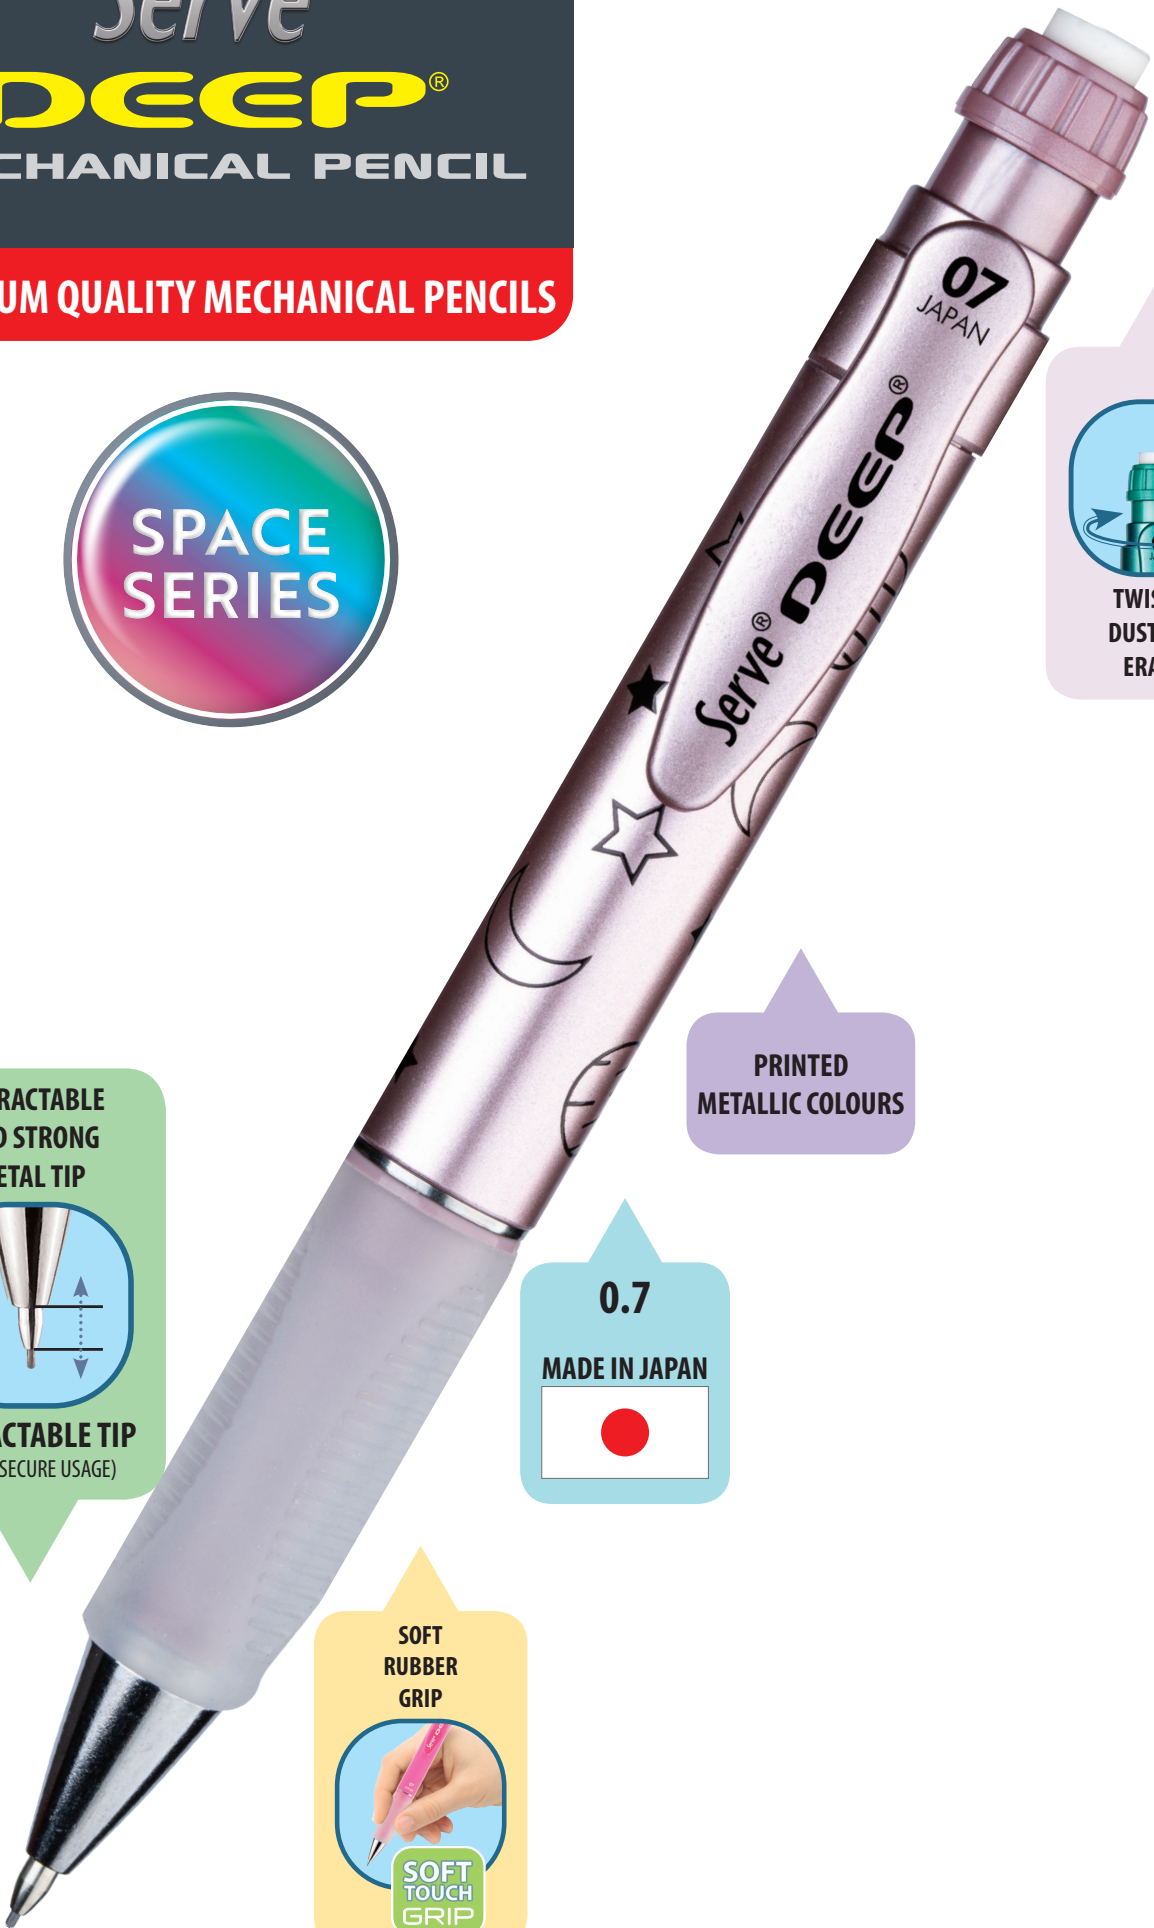

Serve®
DEEP®
MECHANICAL PENCIL

PREMIUM QUALITY MECHANICAL PENCILS