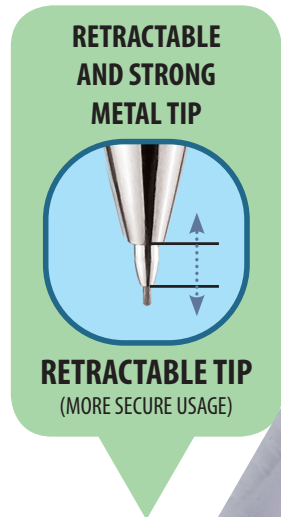

Serve®
DEEP®
MECHANICAL PENCIL

PREMIUM QUALITY MECHANICAL PENCILS