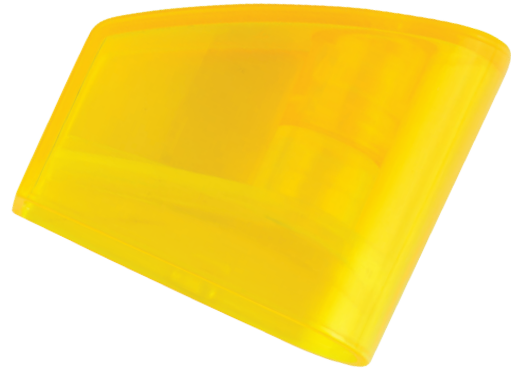

Serve®
DOUBLE®
MIN+HIGHLIGHTER

2 IN 1! A UNIQUE COMBINATION

**LEADS AND FLUORESCENT
HIGHLIGHTER IN ONE
PRODUCT!**

FLUORESCENT INK
MADE IN GERMANY