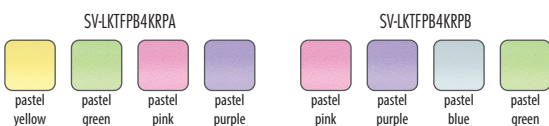

SERVE LIQUID HIGHLIGHTER 12 PCS PAPER BOXES

Box size
L10 x D3.5 x H14 cm

Code	Description	Dozen Box Barcode	Colours	Inner Qty.	Inner Box Barcode	Inner Box Dim.	Outer Qty.
SV-LKTF12KTPS	Pastel Liquid Highlighter 12pcs. box	8680869435063	Pastel yellow	12	8680869435124	20x14.5x23.5	48
SV-LKTF12KTPT	Pastel Liquid Highlighter 12pcs. box	8680869435070	Pastel orange	12	8680869435131	20x14.5x23.5	48
SV-LKTF12KTPM	Pastel Liquid Highlighter 12pcs. box	8680869435087	Pastel blue	12	8680869435148	20x14.5x23.5	48
SV-LKTF12KTPY	Pastel Liquid Highlighter 12pcs. box	8680869435094	Pastel green	12	8680869435155	20x14.5x23.5	48
SV-LKTF12KTPP	Pastel Liquid Highlighter 12pcs. box	8680869435100	Pastel pink	12	8680869435162	20x14.5x23.5	48
SV-LKTF12KTPL	Pastel Liquid Highlighter 12pcs. box	8680869435117	Pastel purple	12	8680869435179	20x14.5x23.5	48

SERVE LIQUID HIGHLIGHTER 6 PCS PACK

Code	Description	Pack Box Barcode	Colours	Inner Qty.	Inner Box Barcode	Inner Box Dim.	Outer Qty.
SV-LKTPAS6PKR	Pastel Liquid Highlighter 6pcs. pack	8680869435476	Mix color	3	8680869435483		

SERVE LIQUID HIGHLIGHTER 4 PCS PACK

Pouch size
L6.5 x D2 x H14 cm

Code	Description	Pack Box Barcode	Colours	Inner Qty.	Inner Box Barcode	Inner Box Dim.	Outer Qty.
SV-LKTFPB4KRPA	Pastel Liquid Highlighter 4pcs. pack	8680869435247	Mix color	24	8680869435254	23x27.5x16	144
SV-LKTFPB4KRPB	Pastel Liquid Highlighter 4pcs. pack	8680869435285	Mix color	24	8680869435292	23x27.5x16	144