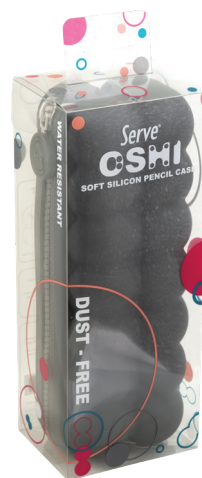

Serve®
OSHI
SILICON PENCIL CASE

JOYFUL DESIGN

Size 7 x 20 x 5,5cm

Türkiye Patent No: 2019/07497

EU Patent No: DM/208561

P.R.C Patent No: 202030242094.X
and other countries

Carton Size
L35 x D26.5 x H29 cm

Code	Description	PET Barcode	Colours	Inner Qty.	Inner Box Barcode	Inner Box Dim.	Outer Qty.
SV-OSHI-KPMB	Silicon Pencil Case	8680869463271	Dark Pink	-	-	-	12
SV-OSHI-OM	Silicon Pencil Case	8680869463295	Ocean Blue	-	-	-	12
SV-OSHI-MC	Silicon Pencil Case	8680869463301	Coral	-	-	-	12
SV-OSHI-KGRI	Silicon Pencil Case	8680869463288	Dark Grey	-	-	-	12
SV-OSHI12KRKT	Silicon Pencil Case	8680869463264	Mix	-	-	-	12

Serve®
MAKI
SILICON PENCIL CASE

JOYFUL DESIGN

Size 7 x 20 x 5,5cm

Türkiye Patent No: 2019/07497

EU Patent No: DM/208561

P.R.C Patent No: 202030242094.X
and other countries

SERVE HOOP-UP VACUUM PENCIL CASE PET