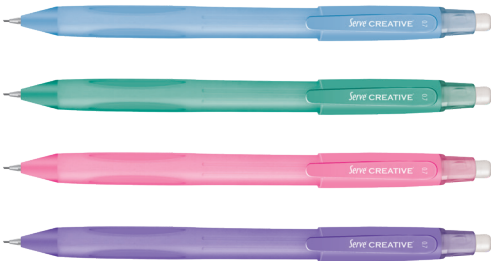

SERVE CREATIVE 12 PCS PAPER BOXES 0.7 SERIES

Code	Description	Dozen Box Barcode	Colours	Inner Qty.	Inner Box Barcode	Inner Box Dim.	Outer Qty.
SV-C07K12LA	Creative 0.7mm 12 pcs.Box	8680869418325	Lavender	12	8680869418332	18X16X15	72
SV-C07K12NY	Creative 0.7mm 12 pcs.Box	8680869418240	Mint Green	12	8680869418257	18X16X15	72
SV-C07K12SP	Creative 0.7mm 12 pcs.Box	8680869418202	Candy Pink	12	8680869418219	18X16X15	72
SV-C07K12GM	Creative 0.7mm 12 pcs.Box	8680869418288	Sky Blue	12	8680869418295	18X16X15	72